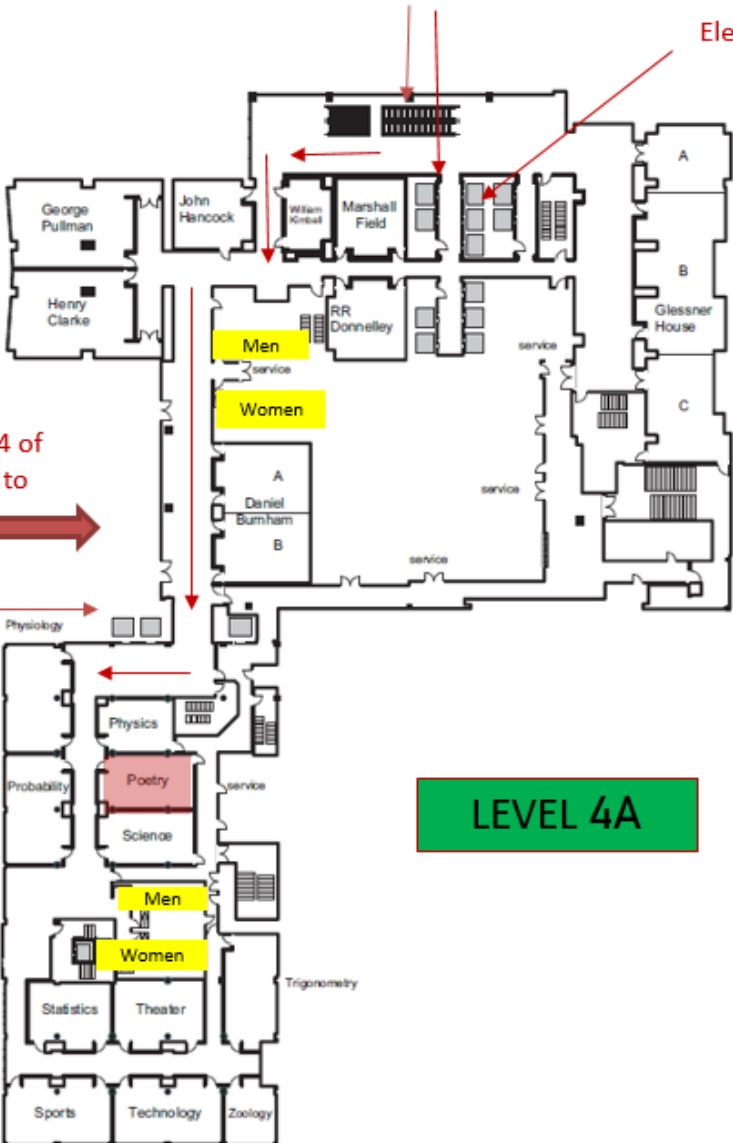

LEVEL 3

FROM LOBBY: Escalators and Elevators from Level 1 to Level 3

Elevators from Guestroom Floors: Select LEVEL 3

Level 3 CONNECTS to Level 4 of ABC Building; Follow Signs to Poetry Room

Elevators from Level 2A (same floor as FedEx & Skybridge from McCormick Convention Center). Select 4A

LEVEL 4A